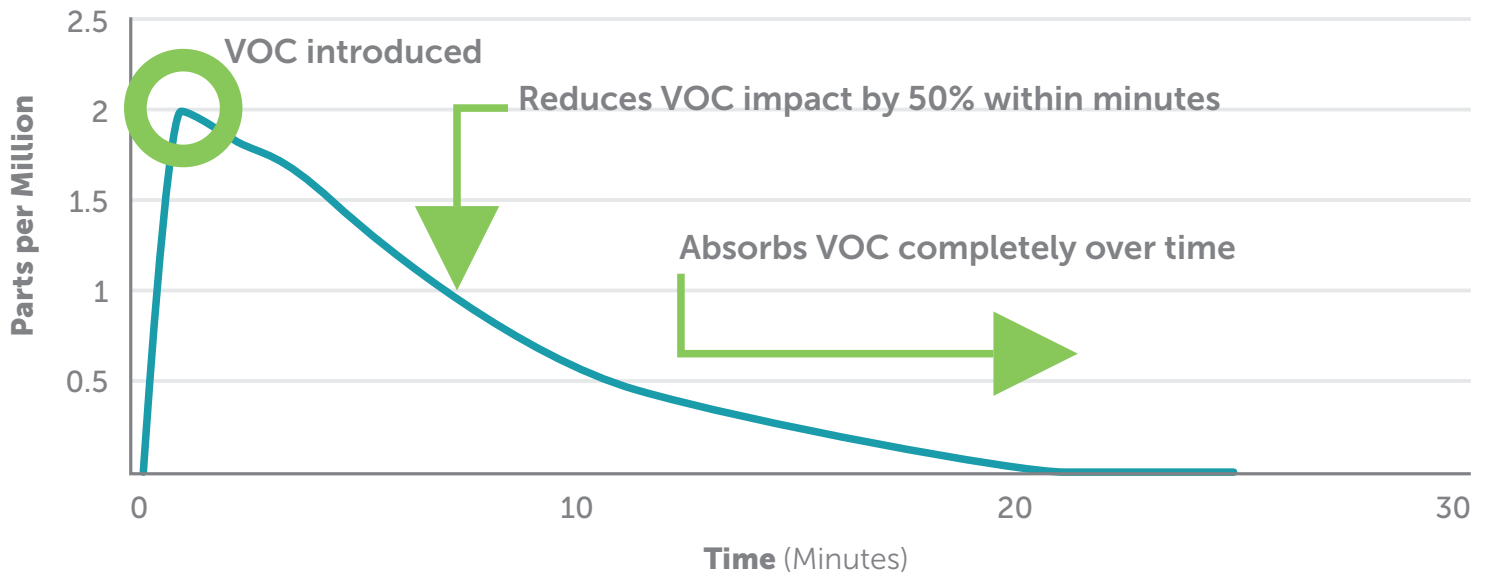

AeraMax® Professional Effectively Reduces Odor

Unit: AeraMax PRO III with 2" Carbon Filter | VOC: Body spray, single introduction | Speed: Five air exchanges per hour

AeraMax Professional's hospital-type filtration includes True HEPA and carbon filters that capture 99.97% of airborne particles* and adsorbs odors in common areas such as: